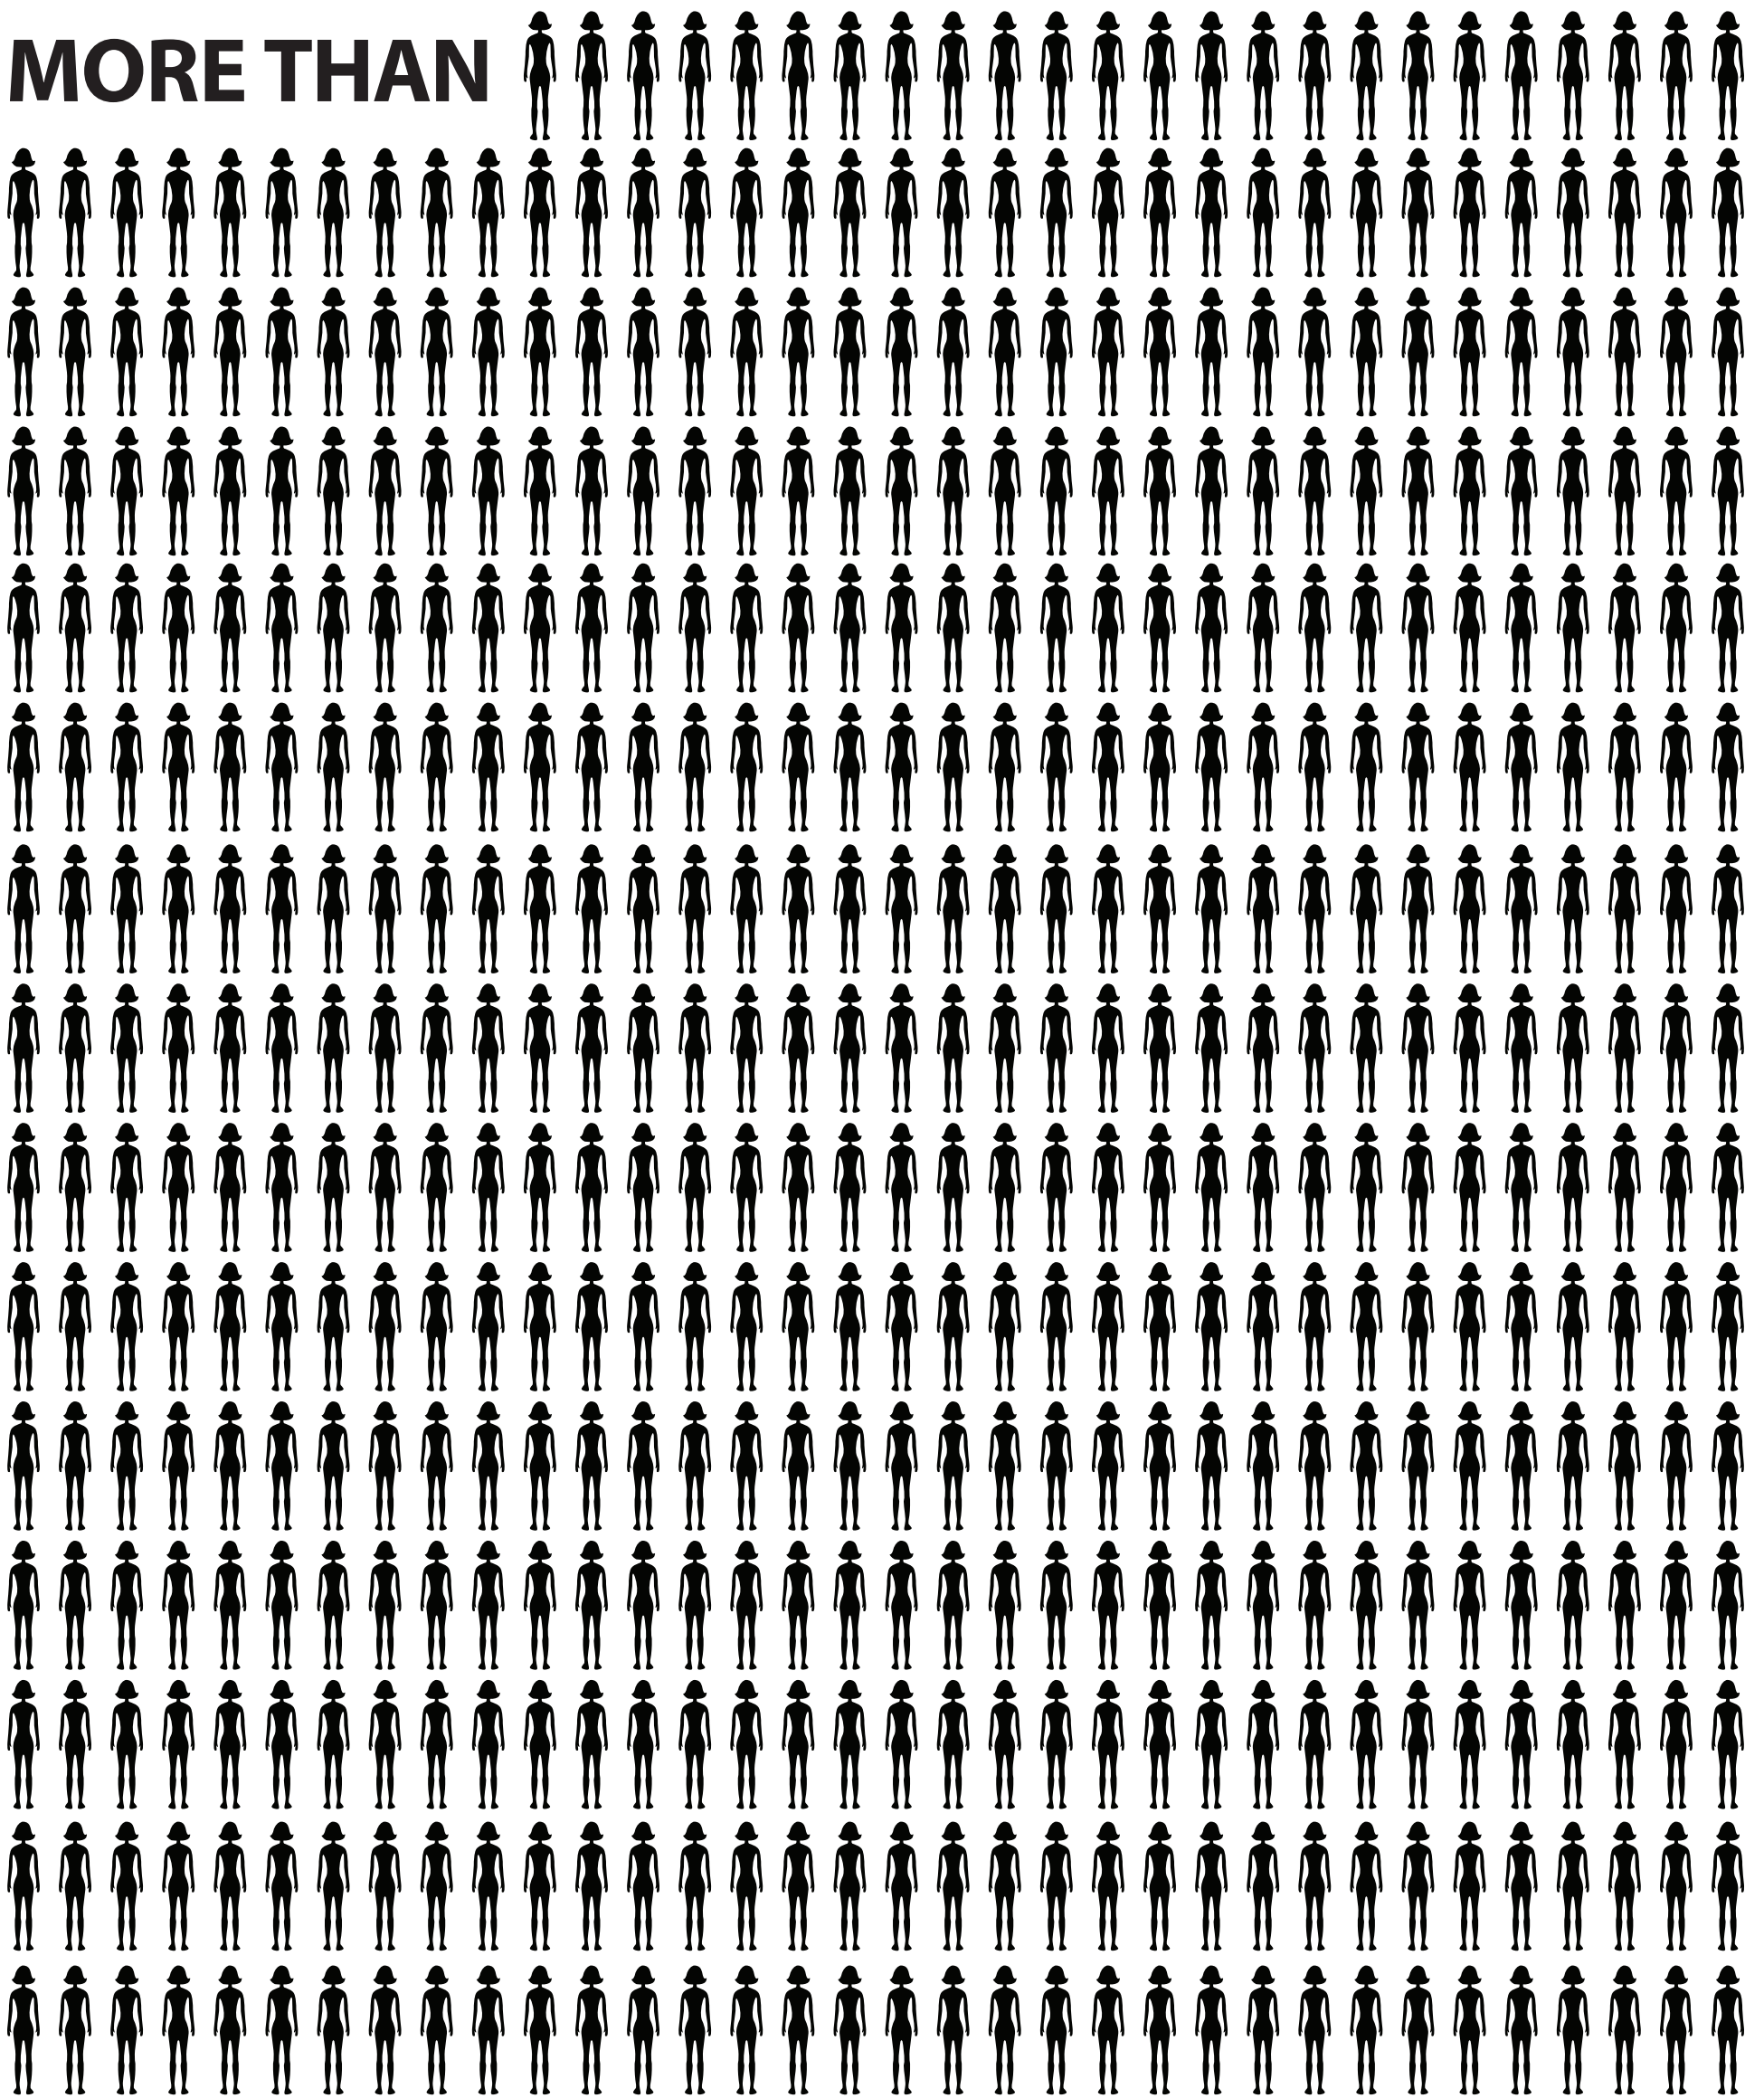

WOMEN ARE SEXUALLY ASSAULTED ON CAMPUS EACH YEAR.

That's 300 too many—enough to fill Fordham Hall.
If you've experienced violence, you are not alone.
Find this symbol on campus and get help.

LET'S TALK.

WOMEN ARE IN PHYSICALLY ABUSIVE RELATIONSHIPS ON CAMPUS EACH YEAR.

That's 200 too many—enough to fill a Sociology 101 class.
If you've experienced violence, you are not alone.
Find this symbol on campus and get help.

MORE THAN

WOMEN ARE STALKED ON CAMPUS EACH YEAR.

That's 500 too many—enough to fill Madonna della Strada.
If you've experienced violence, you are not alone.
Find this symbol on campus and get help.

LET'S TALK.