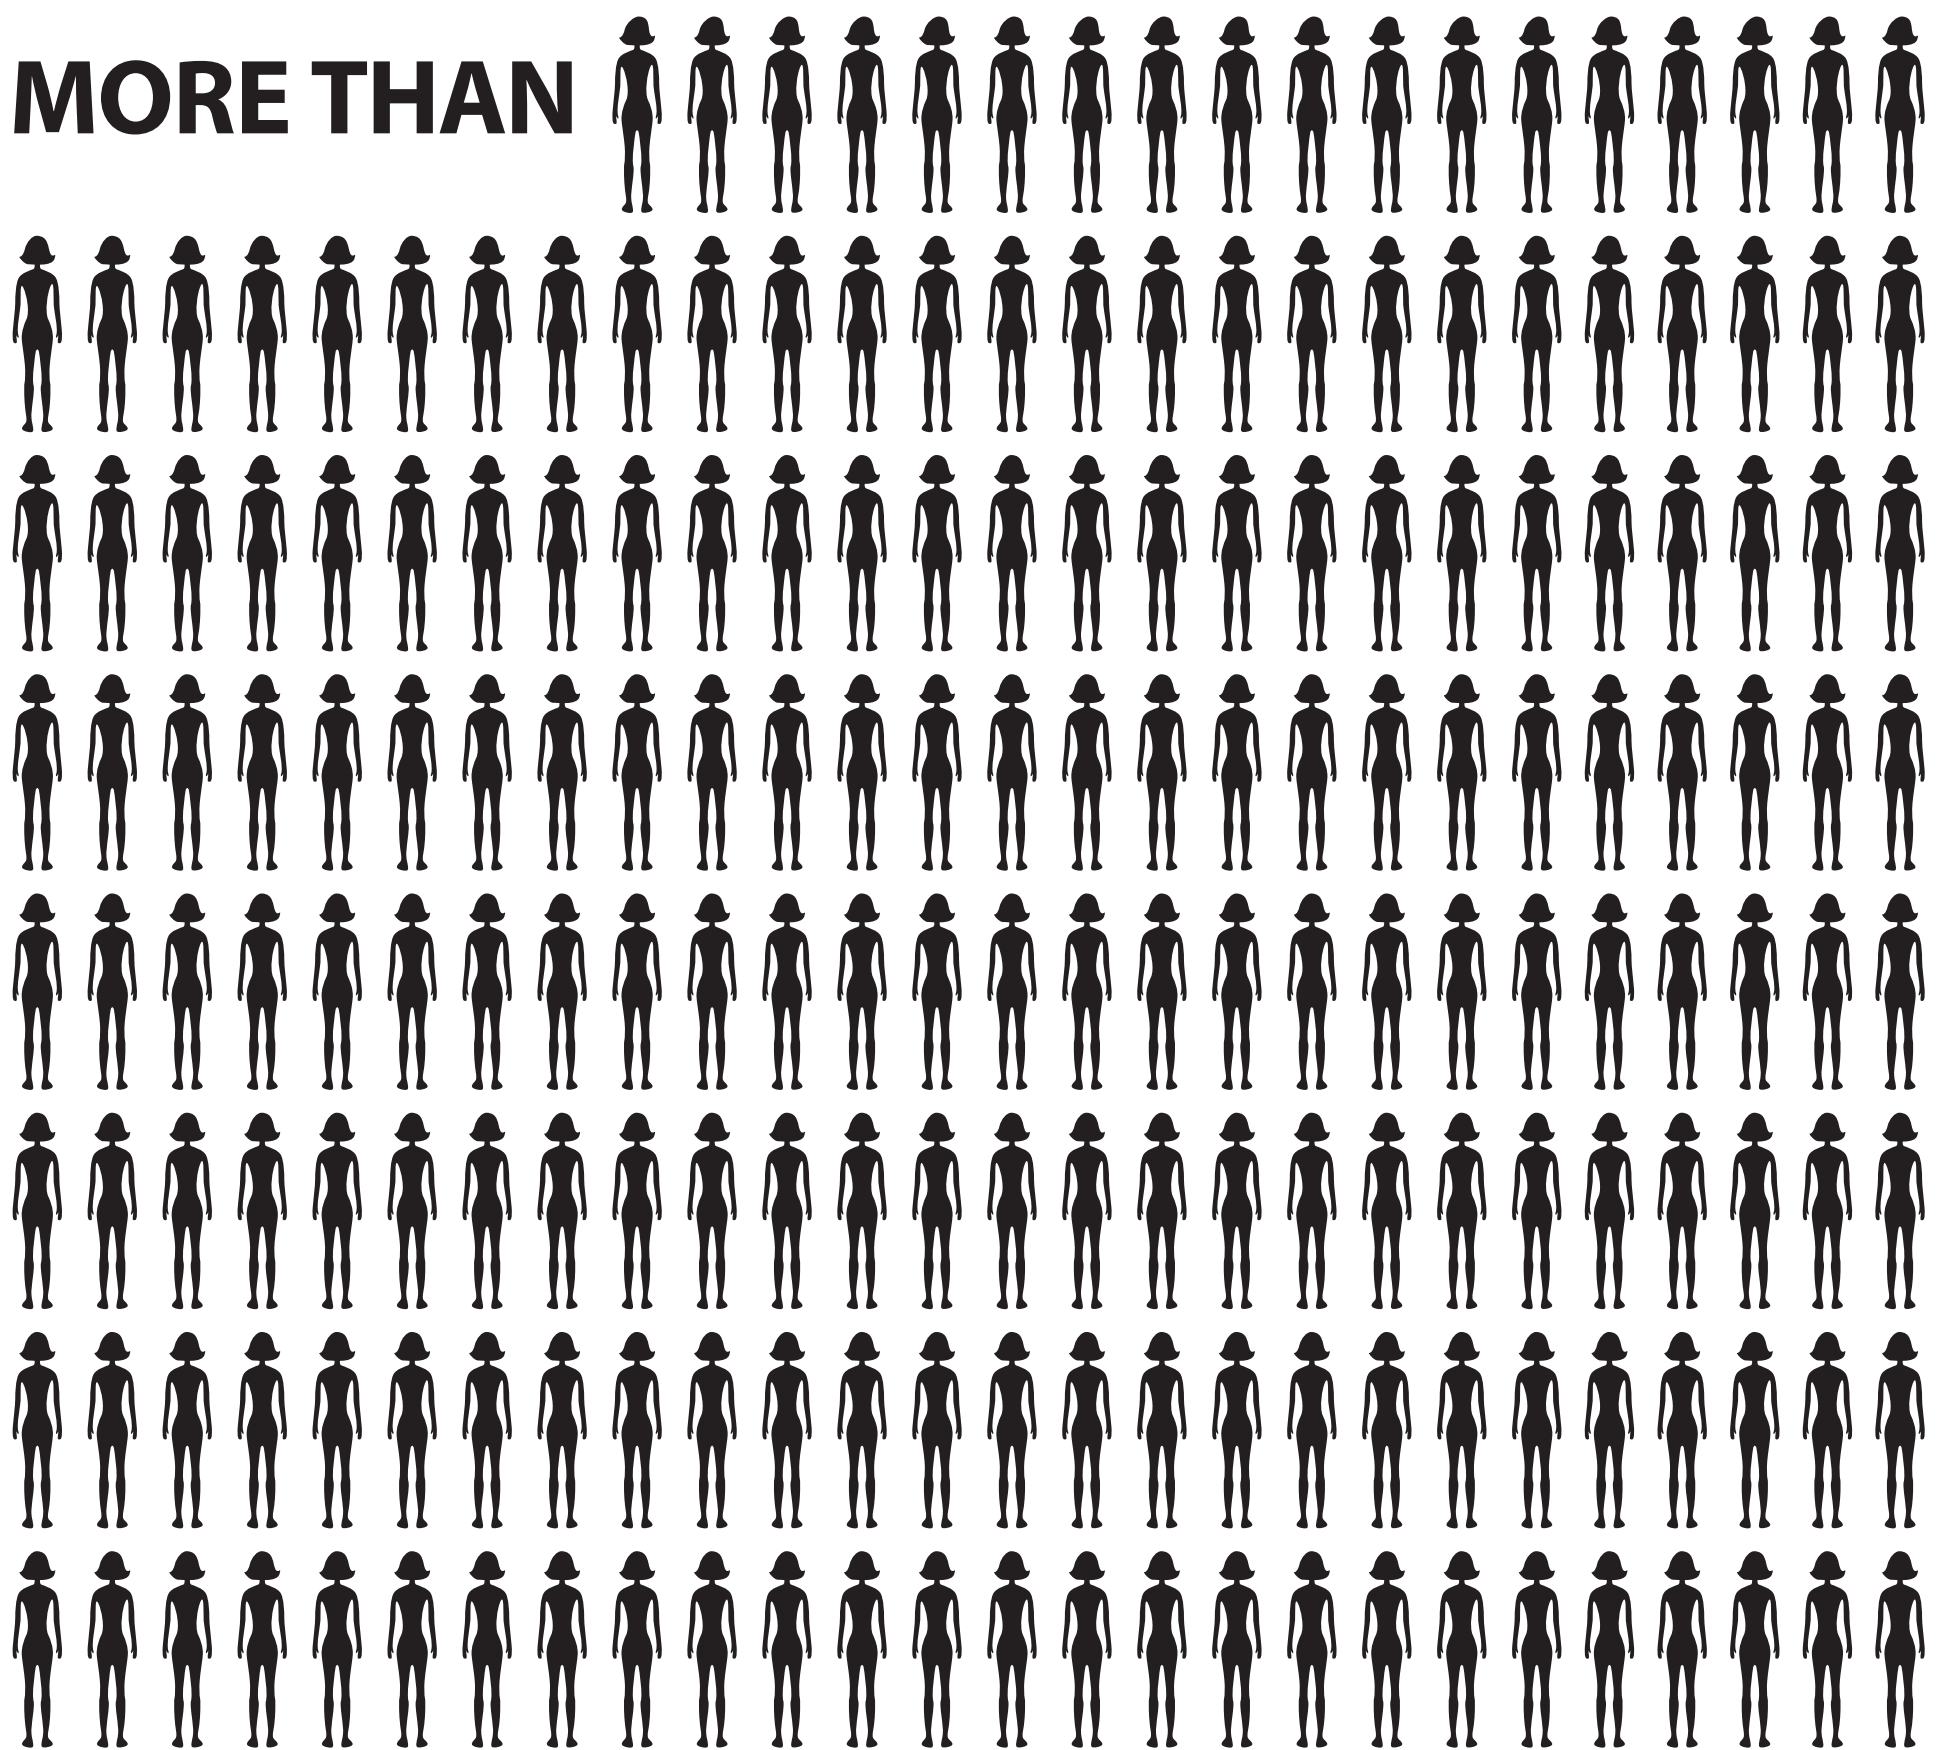

WOMEN ARE SEXUALLY ASSAULTED ON CAMPUS EACH YEAR.

That's 300 too many—enough to fill Fordham Hall.
If you've experienced violence, you are not alone.
Find this symbol on campus and get help.

LET'S TALK.

WOMEN ARE IN PHYSICALLY ABUSIVE RELATIONSHIPS ON CAMPUS EACH YEAR.

That's 200 too many—enough to fill a Sociology 101 class.
If you've experienced violence, you are not alone.
Find this symbol on campus and get help.

MORE THAN

WOMEN ARE STALKED ON CAMPUS EACH YEAR.

That's 500 too many—enough to fill Madonna della Strada.
If you've experienced violence, you are not alone.
Find this symbol on campus and get help.

LET'S TALK.